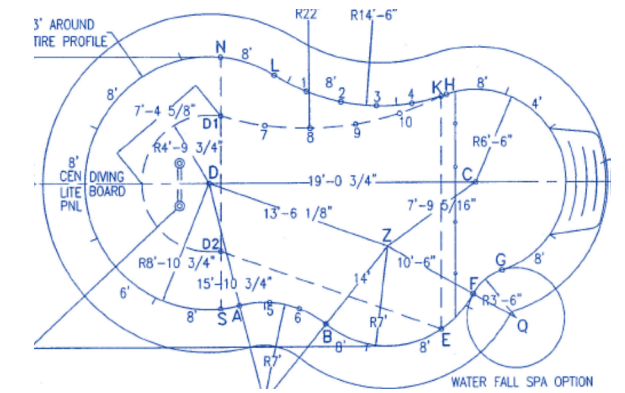

Kidney/Reverse Kidney

15' x 27' • 17' x 29' • 19' x 34' • 22' x 37'

Oval

17' x 33'

Double Roman

14' x 28' • 20' x 40'

Bayside

19' x 32' • 20' x 34'

Lagoon

17' x 29' • 20' x 34' • 22' x 36'