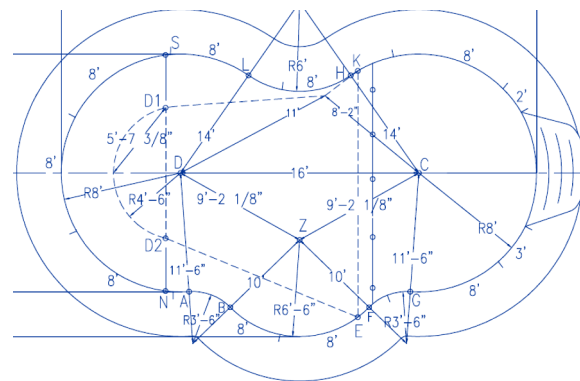

Kidney/Reverse Kidney

15' x 27' • 17' x 29' • 19' x 34' • 22' x 37'

Oval

17' x 33'

Double Roman

14' x 28' • 20' x 40'

Bayside

19' x 32' • 20' x 34'

Lagoon

17' x 29' • 20' x 34' • 22' x 36'