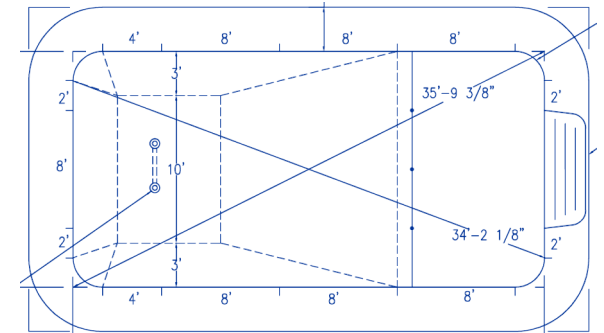

One Stop Pool Shop

Most Requested Pool Shapes

Rectangle

12' x 24' • 14' x 28' • 16' x 32'
16' x 34' • 18' x 36' • 20' x 40'

Radius Rectangle

16' x 32' • 18' x 36' • 20' x 40'

Grecian

16' x 32' • 19' x 35'

Kidney/Reverse Kidney

15' x 27' • 17' x 29' • 19' x 34' • 22' x 37'

Oval

17' x 33'

Double Roman

14' x 28' • 20' x 40'

Bayside

19' x 32' • 20' x 34'

Lagoon

17' x 29' • 20' x 34' • 22' x 36'