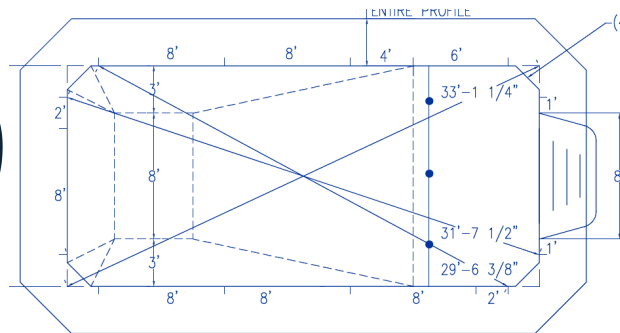

One Stop Pool Shop

Most Requested Pool Shapes

Rectangle

12' x 24' • 14' x 28' • 16' x 32'
16' x 34' • 18' x 36' • 20' x 40'

Radius Rectangle

16' x 32' • 18' x 36' • 20' x 40'

Grecian

16' x 32' • 19' x 35'

Kidney/Reverse Kidney

15' x 27' • 17' x 29' • 19' x 34' • 22' x 37'

Oval

17' x 33'

Double Roman

14' x 28' • 20' x 40'

Bayside

19' x 32' • 20' x 34'

Lagoon

17' x 29' • 20' x 34' • 22' x 36'