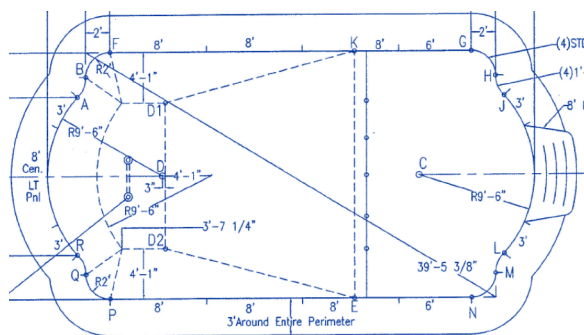

One Stop Pool Shop

Most Requested Pool Shapes

Rectangle

12' x 24' • 14' x 28' • 16' x 32'
16' x 34' • 18' x 36' • 20' x 40'

Radius Rectangle

16' x 32' • 18' x 36' • 20' x 40'

Grecian

16' x 32' • 19' x 35'

Kidney/Reverse Kidney

15' x 27' • 17' x 29' • 19' x 34' • 22' x 37'

Oval

17' x 33'

Double Roman

14' x 28' • 20' x 40'

Bayside

19' x 32' • 20' x 34'

Lagoon

17' x 29' • 20' x 34' • 22' x 36'