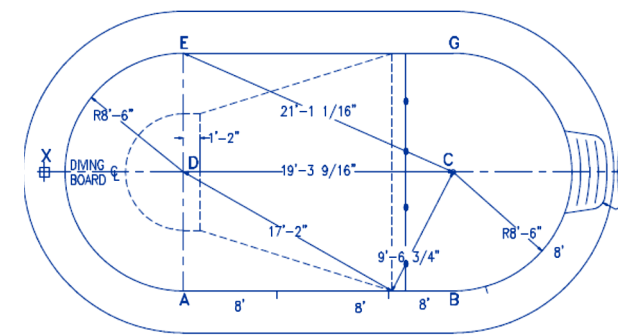

One Stop Pool Shop

Most Requested Pool Shapes

Rectangle

12' x 24' • 14' x 28' • 16' x 32'
16' x 34' • 18' x 36' • 20' x 40'

Radius Rectangle

16' x 32' • 18' x 36' • 20' x 40'

Grecian

16' x 32' • 19' x 35'

Kidney/Reverse Kidney

15' x 27' • 17' x 29' • 19' x 34' • 22' x 37'

Oval

17' x 33'

Double Roman

14' x 28' • 20' x 40'

Bayside

19' x 32' • 20' x 34'

Lagoon

17' x 29' • 20' x 34' • 22' x 36'