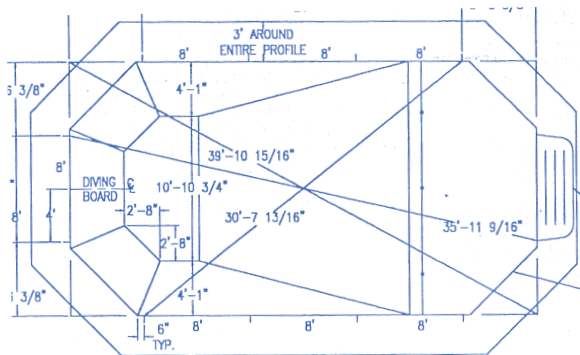

One Stop Pool Shop

Most Requested Pool Shapes

Rectangle

12' x 24' • 14' x 28' • 16' x 32'
16' x 34' • 18' x 36' • 20' x 40'

Radius Rectangle

16' x 32' • 18' x 36' • 20' x 40'

Grecian

16' x 32' • 19' x 35'

Kidney/Reverse Kidney

15' x 27' • 17' x 29' • 19' x 34' • 22' x 37'

Oval

17' x 33'

Double Roman

14' x 28' • 20' x 40'

Bayside

19' x 32' • 20' x 34'

Lagoon

17' x 29' • 20' x 34' • 22' x 36'