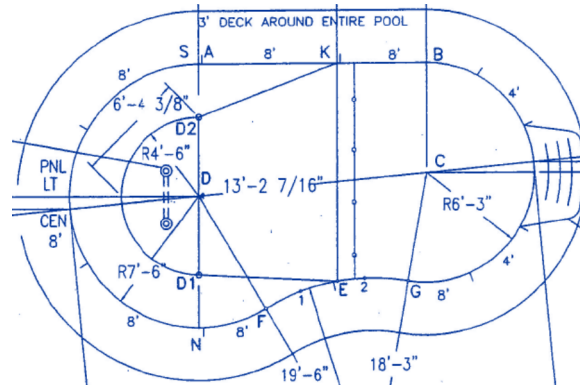

One Stop Pool Shop

Most Requested Pool Shapes

Rectangle

12' x 24' • 14' x 28' • 16' x 32'
16' x 34' • 18' x 36' • 20' x 40'

Radius Rectangle

16' x 32' • 18' x 36' • 20' x 40'

Grecian

16' x 32' • 19' x 35'

Kidney/Reverse Kidney

15' x 27' • 17' x 29' • 19' x 34' • 22' x 37'

Oval

17' x 33'

Double Roman

14' x 28' • 20' x 40'

Bayside

19' x 32' • 20' x 34'

Lagoon

17' x 29' • 20' x 34' • 22' x 36'